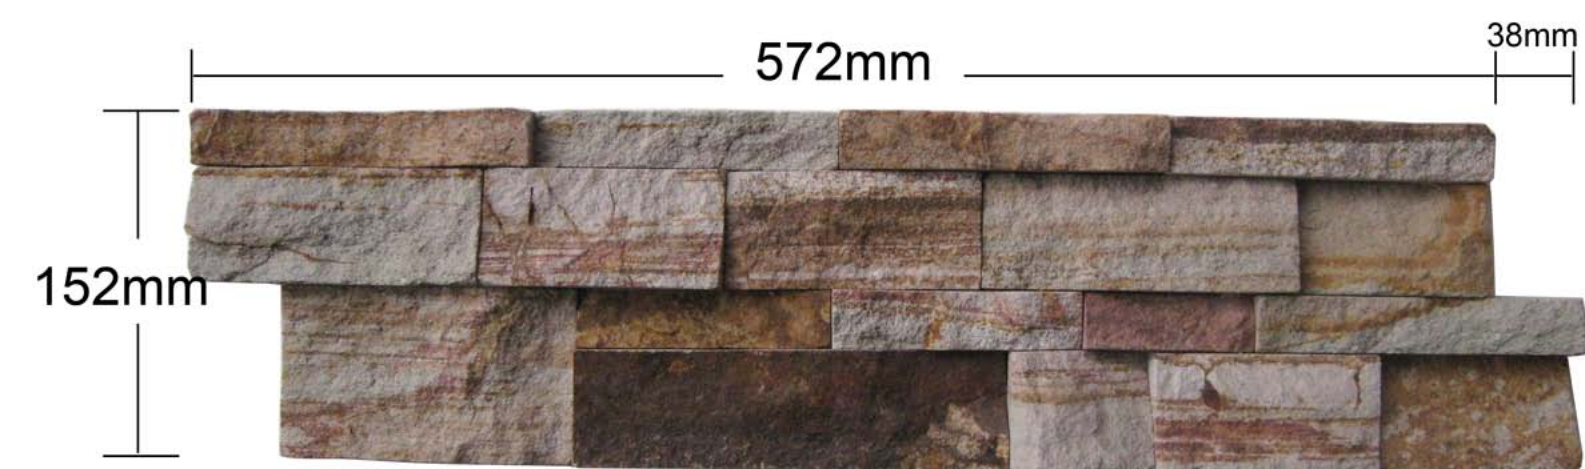

Mocha Sandstone | Ledge Stone Panel SP-L32

Mocha Sandstone | 3-D Stone Panel SP-D32

Size: 610 x 152mm
Coverage: 572 x 152mm
Avg. Thickness: 20-30mm
Packing: 4 pcs/box, 35 boxes/crate, 12.17m²
Mocha Sandstone with Rough-cut Surface

Size: 610 x 152mm
Coverage: 572 x 152mm
Avg. Thickness: 15-25mm
Packing: 6 pcs/box, 30 boxes/crate, 15.65m²
Mocha Sandstone with Natural Split Surface